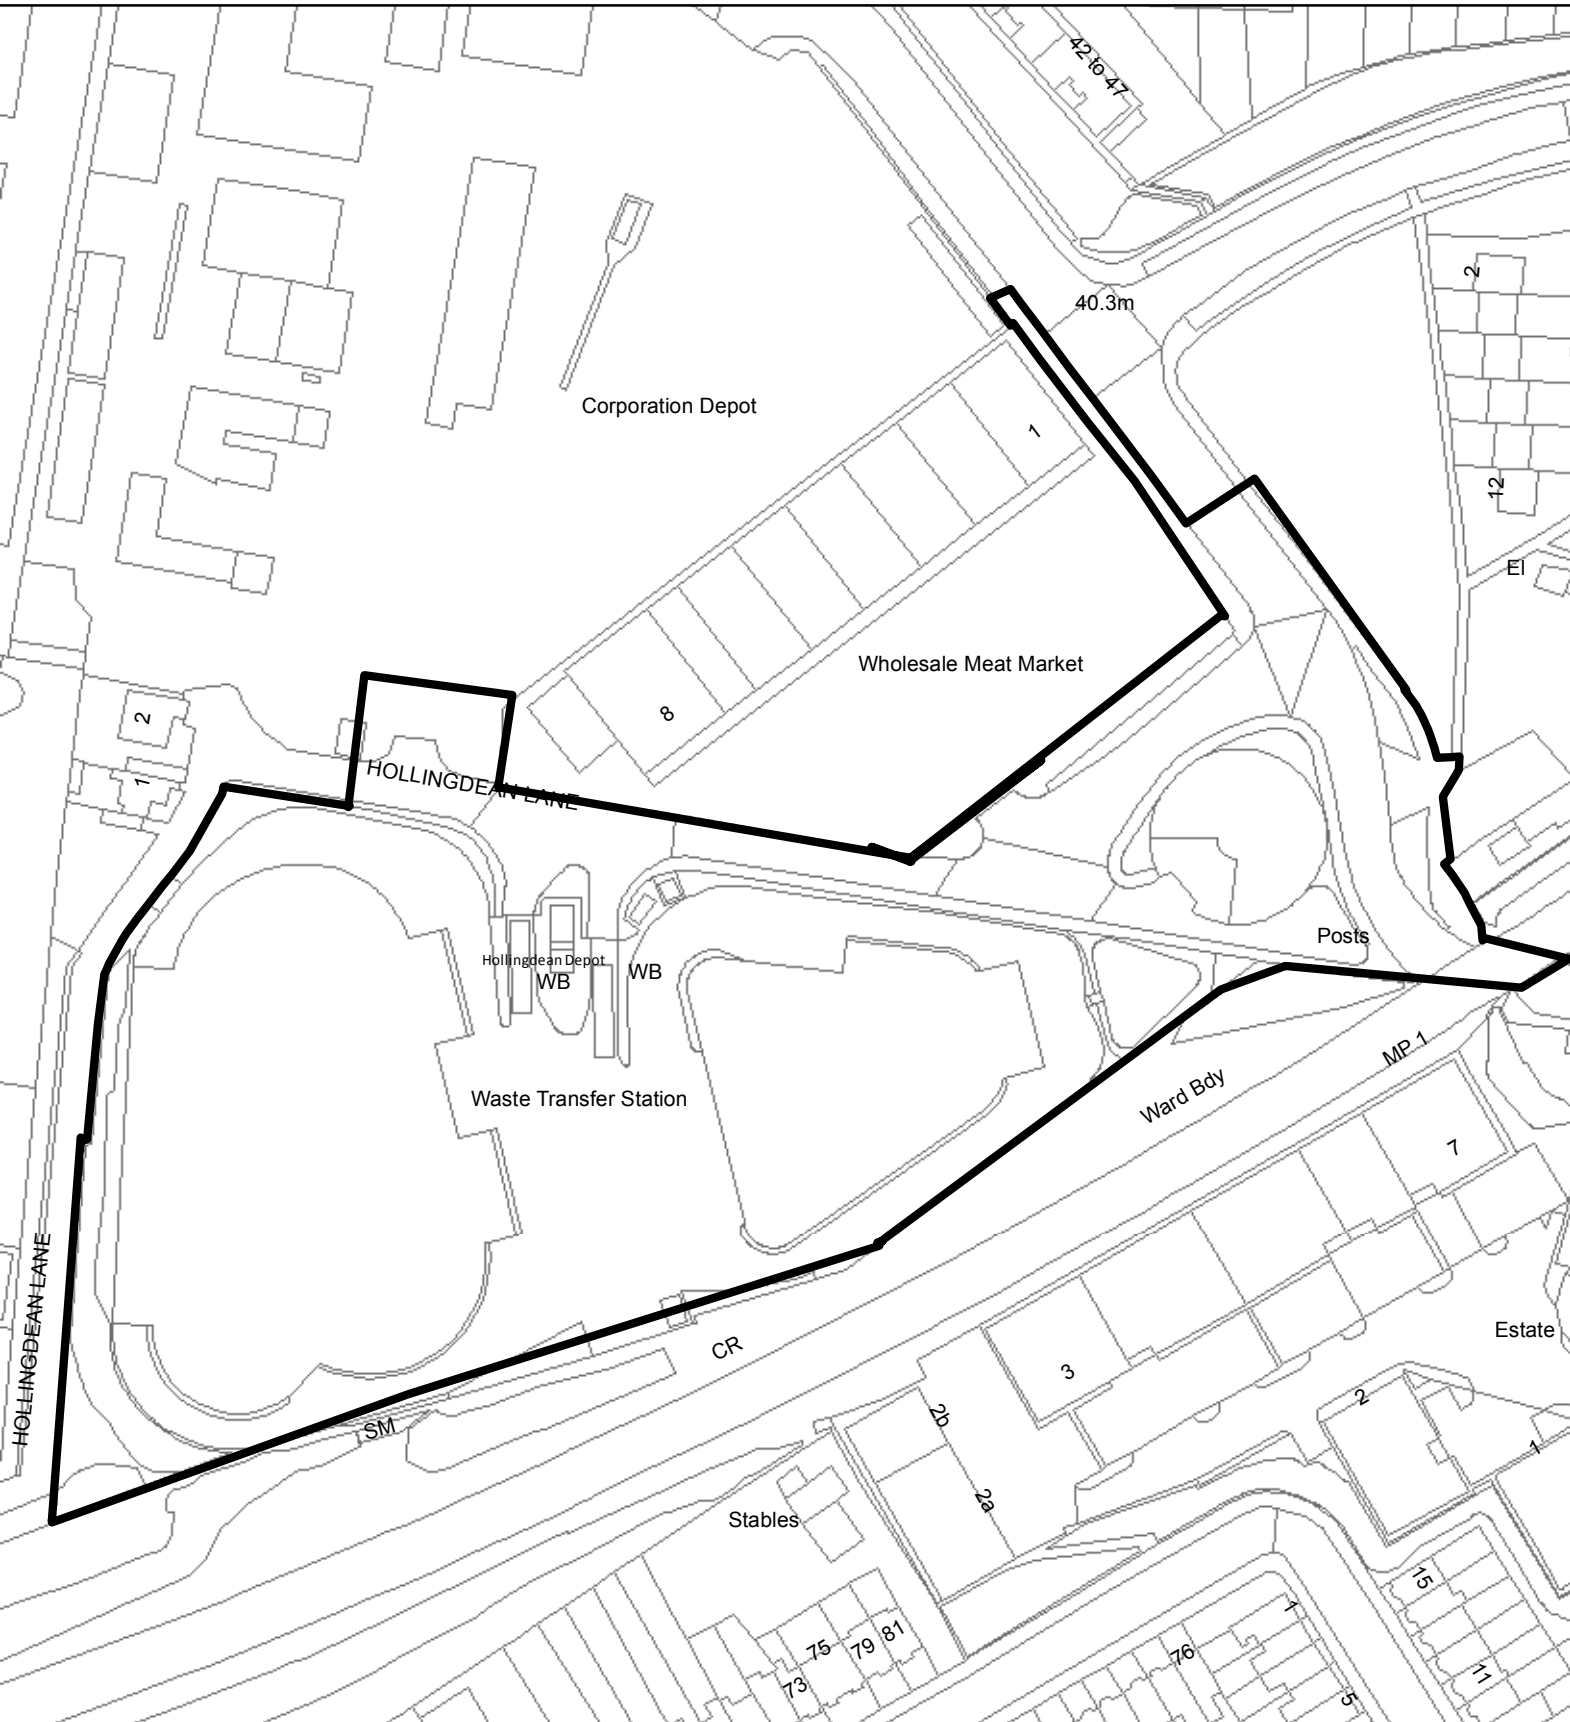

BH2016/05369 Hollingdean Depot

**Brighton & Hove
City Council**

Scale: 1:1,250